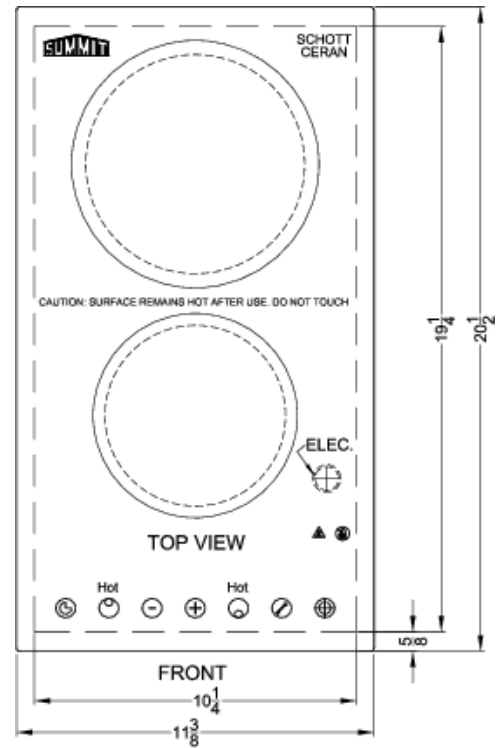

CR2B23T3B

2" x 11.38" x 20.5" (H x W x D)

ENERGY STAR certified 230V 2-burner cooktop in jet black glass with digital touch controls, 3000W

Highlights:

ENERGY STAR certified for guaranteed savings and a greener performance

CR2B23T3B Specifications:

Overview	
Nominal Height	2.0" (5 cm)
Height of Cabinet	2.0" (5 cm)
Nominal Width	12.0" (30 cm)
Width	11.38" (29 cm)
Nominal Depth	21.0" (53 cm)
Depth	20.5" (52 cm)
Cabinet	Black
US Electrical Safety	ETL
Canadian Electrical Safety	ETL-C
Amps	15.0
Voltage/Frequency	230 V AC/60 Hz
Weight	10.0 lbs. (5 kg)
Parts & Labor Warranty	1 Year
UPC	761101053295
Electric Cooktop	
Heating Type	Radiant
Surface	Glass
Element Type	Glasstop
Number of Elements	2
Controls	Digital
Cooking Timer	Yes
Countertop Cutout Height	5.9" (15 cm)
Countertop Cutout Width	10.75" (27 cm)
Countertop Cutout Depth	19.9" (51 cm)
Power Source	230V
Element #1 Size	7.0" (18 cm)
Element #1 Wattage	1800.0
Element #2 Size	5.5" (14 cm)
Element #2 Wattage	1200.0
Power Cord Included	No
Auto Shutoff Time	2 Hours