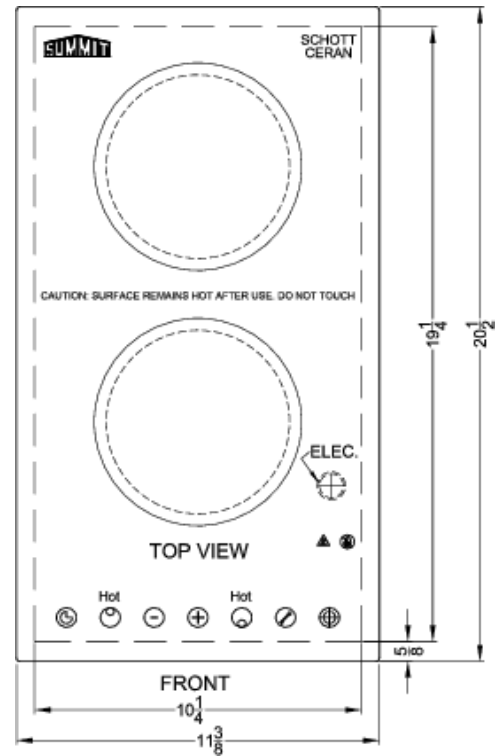

CR2B15T1B

2" x 11.38" x 20.5" (H x W x D)

ENERGY STAR certified 115V 2-burner cooktop in jet black glass with digital touch controls, 2400W

Highlights:

ENERGY STAR certified for guaranteed savings and a greener performance

CR2B15T1B Specifications:

Overview	
Nominal Height	2.0" (5 cm)
Height of Cabinet	2.0" (5 cm)
Nominal Width	12.0" (30 cm)
Width	11.38" (29 cm)
Nominal Depth	21.0" (53 cm)
Depth	20.5" (52 cm)
Cabinet	Black
US Electrical Safety	ETL
Canadian Electrical Safety	ETL-C
Amps	25.0
Voltage/Frequency	115 V AC/60 Hz
Weight	10.0 lbs. (5 kg)
Parts & Labor Warranty	1 Year
UPC	761101053271
Electric Cooktop	
Heating Type	Radiant
Surface	Glass
Element Type	Glasstop
Number of Elements	2
Controls	Digital
Cooking Timer	Yes
Countertop Cutout Height	5.9" (15 cm)
Countertop Cutout Width	10.75" (27 cm)
Countertop Cutout Depth	19.9" (51 cm)
Power Source	115V
Element #1 Size	5.5" (14 cm)
Element #1 Wattage	1200.0
Element #2 Size	5.5" (14 cm)
Element #2 Wattage	1200.0
Power Cord Included	No
Auto Shutoff Time	2 Hours