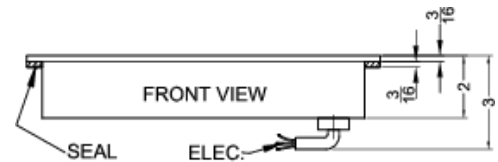

Two-burner 2400W electric cooktop with 115V operation

Intuitive touch controls for smarter cooking

Product Features:

2-Burner Radiant Cooktop	115V cooktop with digital controls and a smooth glass surface
ENERGY STAR certified	Rated by the DOE to perform with more efficiency than federal standards require, saving your unit energy and you on higher utility costs
Jet black glass surface	Elegant style on a smooth, jet black glass surface for a contemporary look that is easier to clean
Two heating elements	Includes 2 1200W 5 1/5" burners to cover most cooking needs
Digital touch controls	Easy operation with a digital control panel and digital display
9 power levels	Select and adjust your heating levels at the touch of a button
Residual heat indicator lights	Each burner includes a residual heat indicator to warn users if the surface is still too hot to touch
Designed for built-in installation	Fits counter cutout sizes that are 10.75" wide by 19.9" deep
ADA compliant design	Upfront controls meet ADA guidelines for easier accessibility

CR2B15T1B Specifications:

Overview	
Nominal Height	2.0" (5 cm)
Height of Cabinet	2.0" (5 cm)
Nominal Width	12.0" (30 cm)
Width	11.38" (29 cm)
Nominal Depth	21.0" (53 cm)
Depth	20.5" (52 cm)
Cabinet	Black
US Electrical Safety	ETL
Canadian Electrical Safety	ETL-C
Amps	25.0
Voltage/Frequency	115 V AC/60 Hz
Weight	10.0 lbs. (5 kg)
Parts & Labor Warranty	1 Year
UPC	761101053271
Electric Cooktop	
Heating Type	Radiant
Surface	Glass
Element Type	Glasstop
Number of Elements	2
Controls	Digital
Cooking Timer	Yes
Countertop Cutout Height	5.9" (15 cm)
Countertop Cutout Width	10.75" (27 cm)
Countertop Cutout Depth	19.9" (51 cm)
Power Source	115V
Element #1 Size	5.5" (14 cm)
Element #1 Wattage	1200.0
Element #2 Size	5.5" (14 cm)
Element #2 Wattage	1200.0
Power Cord Included	No
Auto Shutoff Time	2 Hours